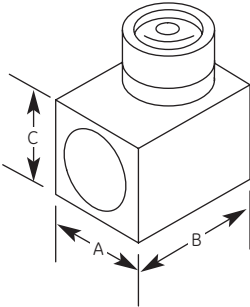

Type IR

Element Ø		A		B		C	
mm	in	mm	in	mm	in	mm	in
6	.250	19.1	0.75	23.9	0.94	19.1	0.75
10	.375	19.1	0.75	23.9	0.94	19.1	0.75
13	.500	19.1	0.75	23.9	0.94	19.1	0.75