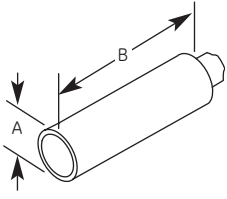

Immersion Transducers—North American Standards

Type IPS

Element Ø		A		B	
mm	in	mm	in	mm	in
6	.250	9.7	0.38	36.8	1.45

Immersion Transducers—Type IPS

Freq. (MHz)	Element Ø		Order Code				Freq. (MHz)	Element Ø		Order Code			
	mm	in	*Focus	Alpha Series	Gamma Series	Accessories		mm	in	*Focus	Alpha Series	Gamma Series	Accessories
2.25	6	0.25	N	122-340	222-340	Cable BNC 118-140-012 Non-waterproof	10.0	6	0.25	S	126-320	226-320	Cable BNC 118-140-012 Non-waterproof
										C	126-330	226-330	
										N	126-340	226-340	
5.0	6	0.25	S	124-320	224-320	15.0	6	0.25	S	127-320		118-140-012 Non-waterproof	
			C	124-330	224-330				C	127-330			
			N	124-340	224-340				N	127-340			

* Focus: S = Spherical, C = Cylindrical, N = Non-focus. Focal length must be specified. For available focal lengths, refer to the table at the beginning of the Immersion Transducers section. Custom configurations are available by special order.

* Focus: S = Spherical, C = Cylindrical, N = Non-focus. Focal length must be specified. For available focal lengths, refer to the table at the beginning of the Immersion Transducers section. Waterproof cables can be found in the Transducers Accessories Section. Custom configurations are available by special order.