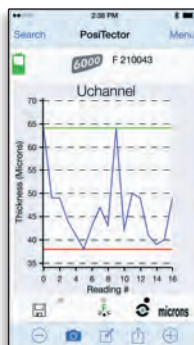

- Auto-pairing *Bluetooth Low Energy* connection works up to 10m away (30 feet)
- Create and save professional PDF reports quickly and easily
- Add images to individual readings or batches using the camera or image library
- Annotate images using drawing tools— ideal for identifying a specific location or area within an image
- Rename batches and add notes using the keyboard or microphone
- Real time graphing and statistical analysis with the swipe of a finger

## Seamless Online Integration with an Internet Connection

Share, backup, synchronize and report measurement data via email, apps and the cloud

- AutoSync mode instantly backs up every reading to the cloud—No account required!
- Restore data from the cloud to any smart device—add readings, notes and images
- Live synchronization with your PosiSoft.net account
- Share professional PDF reports and CSV data instantly via email, Dropbox, AirPrint™ or other applications on your device

PosiTector SmartLink instantly transmits every reading to your smart device.

Share professional PDF reports and CSV data instantly via email, Dropbox, AirPrint™ or other applications on your device.

Quick Connect

PosiTector SmartLink accepts PosiTector 6000, SPG, RTR-H, and DPM probes easily converting to a coating thickness gage, surface profile gage or dew point meter.

Coating Thickness

Surface Profile

Surface Profile