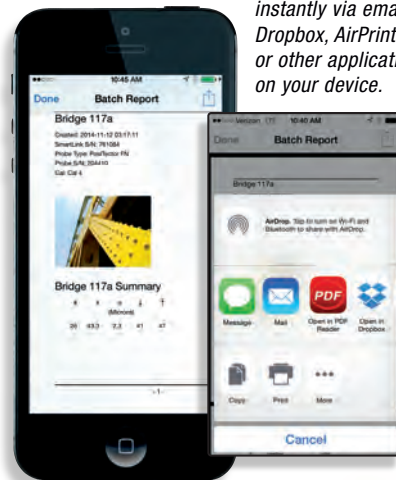

- Auto-pairing *Bluetooth Low Energy* connection works up to 10m away (30 feet)
- Create and save professional PDF reports quickly and easily
- Add images to individual readings or batches using the camera or image library
- Annotate images using drawing tools— ideal for identifying a specific location or area within an image
- Rename batches and add notes using the keyboard or microphone
- Real time graphing and statistical analysis with the swipe of a finger

## Seamless Online Integration with an Internet Connection

Share, backup, synchronize and report measurement data via email, apps and the cloud

- AutoSync mode instantly backs up every reading to the cloud—No account required!
- Restore data from the cloud to any smart device—add readings, notes and images
- Live synchronization with your PosiSoft.net account
- Share professional PDF reports and CSV data instantly via email, Dropbox, AirPrint™ or other applications on your device

PosiTector SmartLink instantly transmits every reading to your smart device.

Share professional PDF reports and CSV data instantly via email, Dropbox, AirPrint™ or other applications on your device.

Quick Connect

PosiTector SmartLink accepts PosiTector 6000, SPG, RTR-H, and DPM probes easily converting to a coating thickness gage, surface profile gage or dew point meter.

Coating Thickness

Surface Profile

Surface Profile