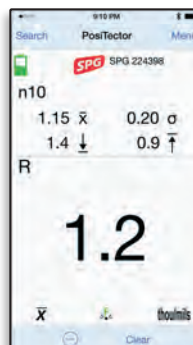

- Auto-pairing *Bluetooth Low Energy* connection works up to 10m away (30 feet)
- Create and save professional PDF reports quickly and easily
- Add images to individual readings or batches using the camera or image library
- Annotate images using drawing tools— ideal for identifying a specific location or area within an image
- Rename batches and add notes using the keyboard or microphone
- Real time graphing and statistical analysis with the swipe of a finger

## Seamless Online Integration with an Internet Connection

Share, backup, synchronize and report measurement data via email, apps and the cloud

- AutoSync mode instantly backs up every reading to the cloud—No account required!
- Restore data from the cloud to any smart device—add readings, notes and images
- Live synchronization with your PosiSoft.net account
- Share professional PDF reports and CSV data instantly via email, Dropbox, AirPrint™ or other applications on your device

PosiTector SmartLink instantly transmits every reading to your smart device.

Share professional PDF reports and CSV data instantly via email, Dropbox, AirPrint™ or other applications on your device.

Quick Connect

PosiTector SmartLink accepts PosiTector 6000, SPG, RTR-H, and DPM probes easily converting to a coating thickness gage, surface profile gage or dew point meter.

Coating Thickness

Surface Profile

Surface Profile